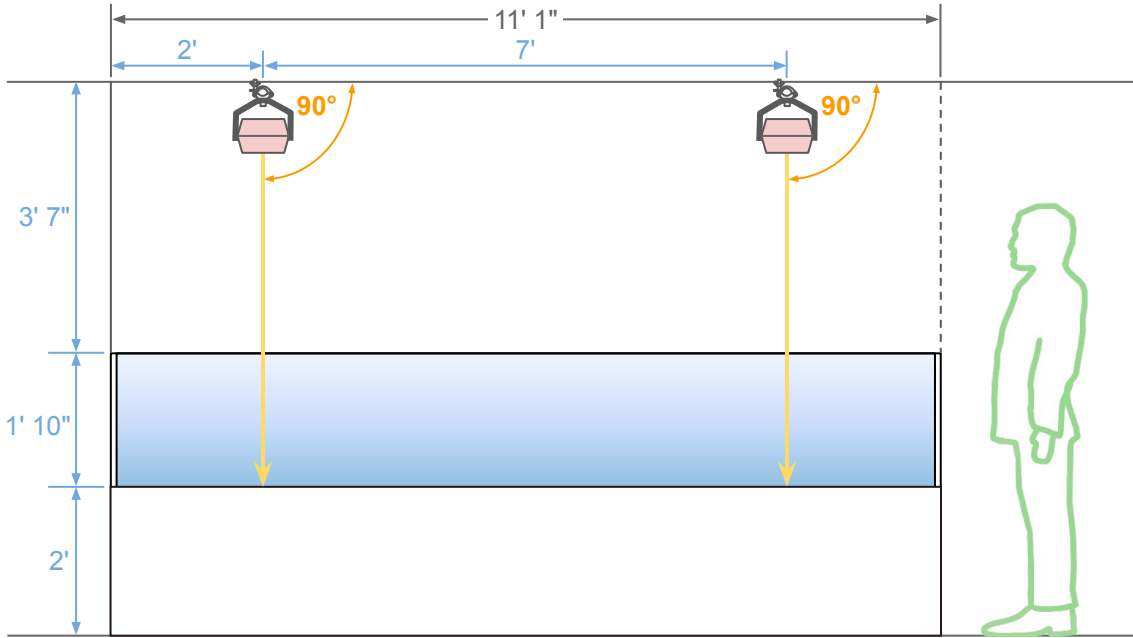

Leftbank Art Aquatics Showroom *Lagoon Aquarium Light Angle, Side View*

Total Fixture- W2KX (6x)