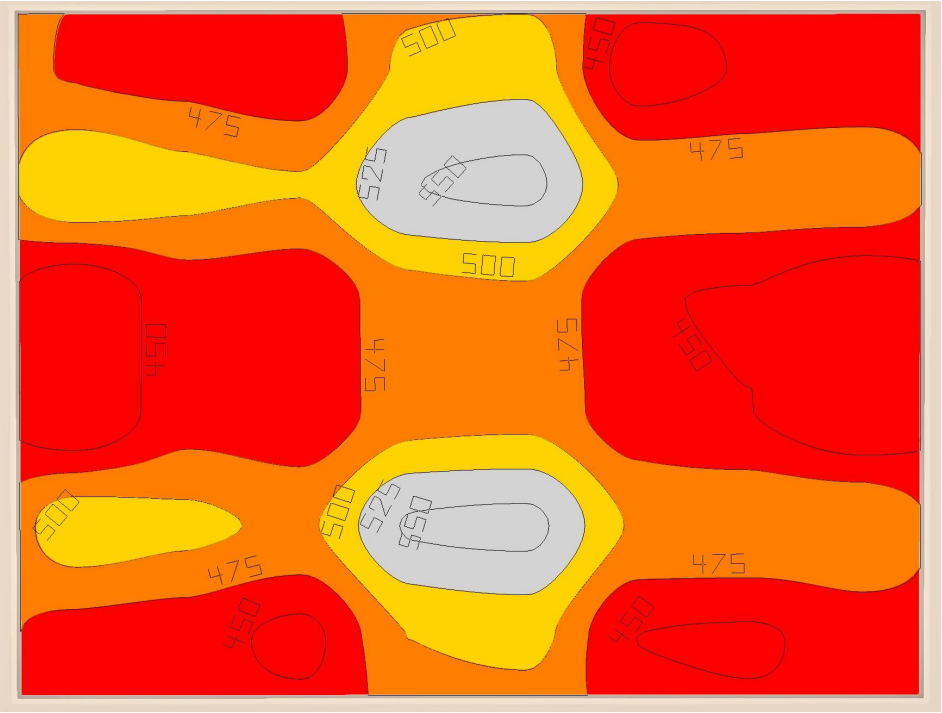

# Leftbank Art Aquatics Showroom *Lagoon Aquarium* [Result]

Tank Dim. - 14' 7" L x 11' 1" W x 1' 10" H  
W2KX INT 90%

# Leftbank Art Aquatics Showroom *Lagoon Aquarium Lighting Layout, Top View*

Total Fixture-  W2KX (6x)

# Leftbank Art Aquatics Showroom *Lagoon Aquarium Light Angle, Side View*

Total Fixture-  W2KX (6x)