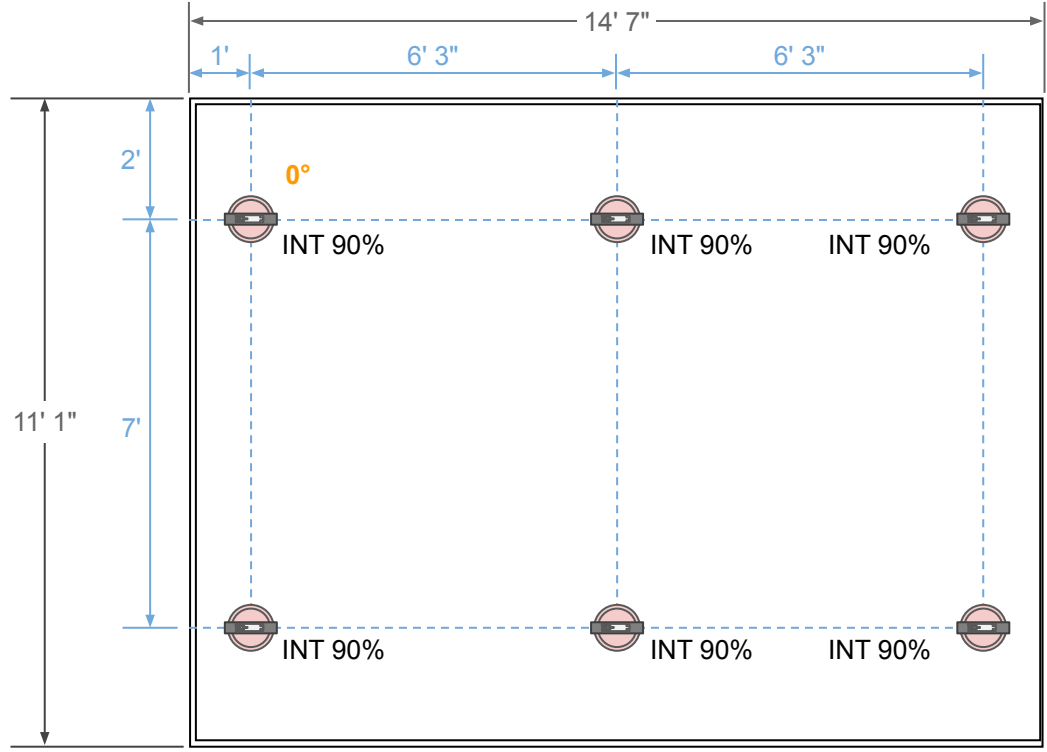

# Leftbank Art Aquatics Showroom *Lagoon Aquarium* [Result]

Tank Dim. - 14' 7" L x 11' 1" W x 1' 10" H  
W2KX INT 90%

# Leftbank Art Aquatics Showroom *Lagoon Aquarium Lighting Layout, Top View*

Total Fixture-  W2KX (6x)

# Leftbank Art Aquatics Showroom *Lagoon Aquarium Light Angle, Side View*

Total Fixture-  W2KX (6x)